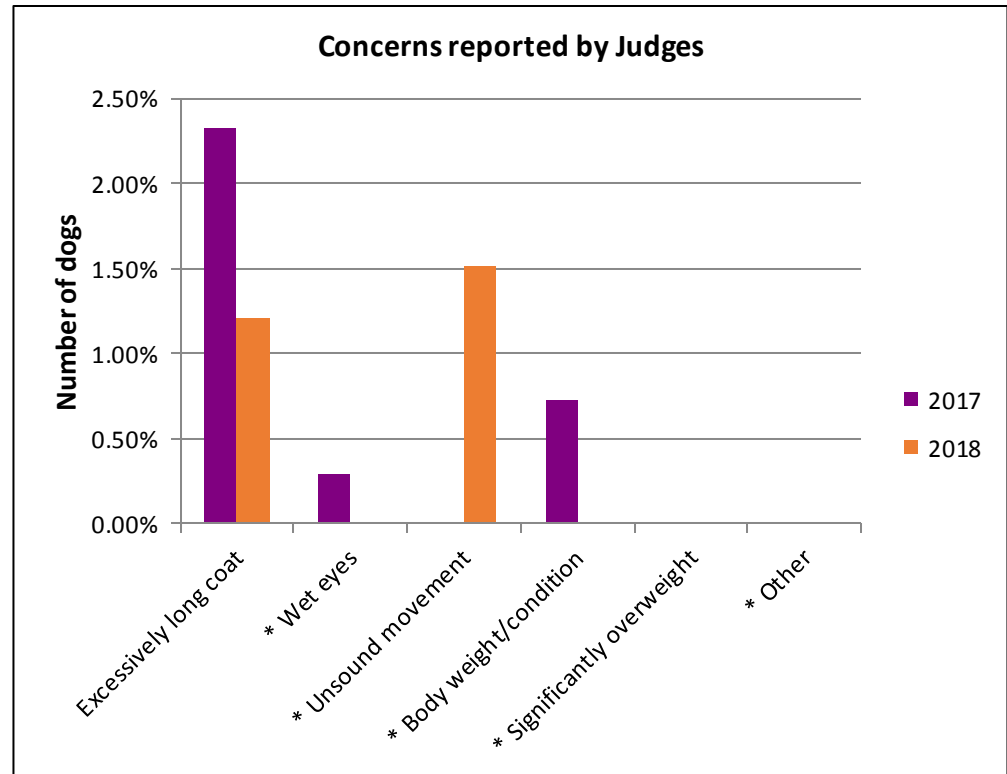

Keeshond - 2018

Breed Watch Points of Concern

Excessively long coat

Information/Commentary

Total Dogs shown in 2017

Total Dogs shown in 2018

Judges Reports Received

Average Dogs Shown

Newly Reported Issues by Judges

Numbers

687

661

19

45.2

Unsound movement