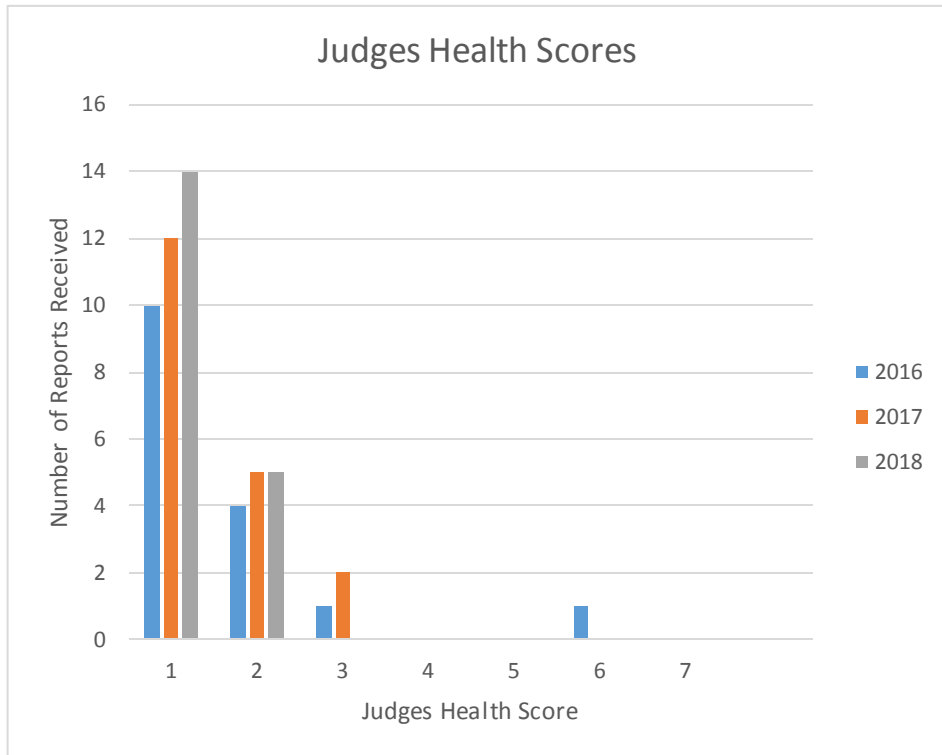

Keeshond - 2018

Breed Watch Points of Concern

Excessively long coat

Information/Commentary

Total Dogs shown in 2017

Total Dogs shown in 2018

Judges Reports Received

Average Dogs Shown

Newly Reported Issues by Judges

Numbers

687

661

19

45.2

Unsound movement