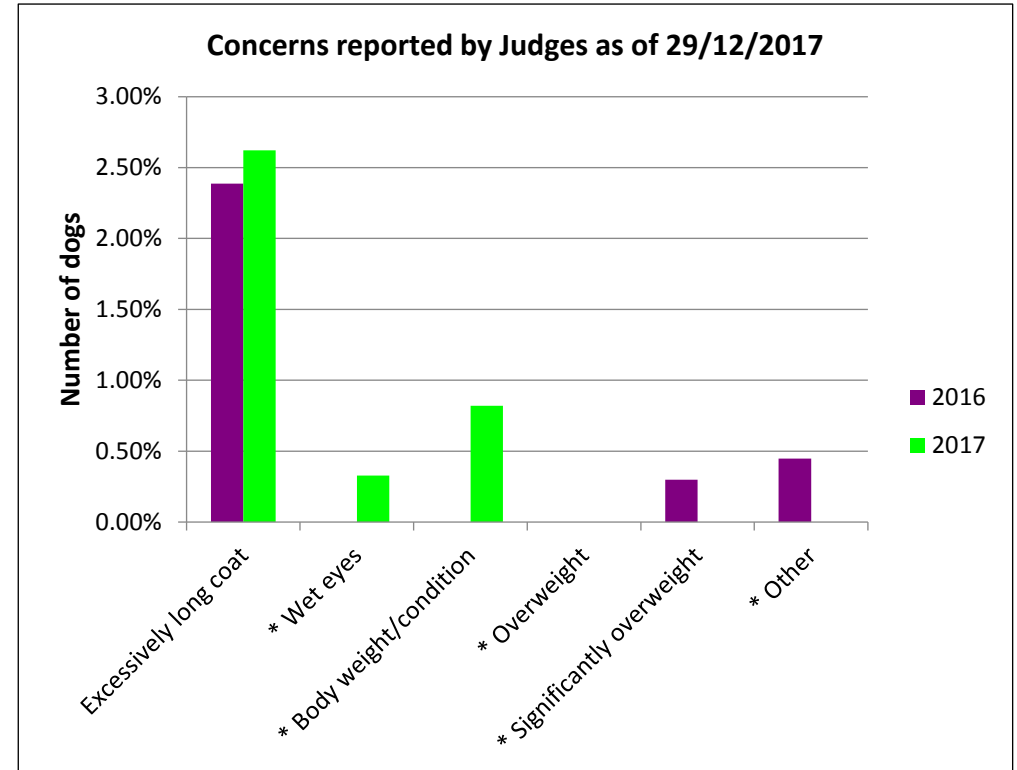

Keeshond - 2017

Breed Watch Points of Concern

Excessively long coat

Information/Commentary

Total Dogs shown in 2016
 Total Dogs shown in 2017
 Judges Reports Received
 Average Dogs Shown
 Newly Reported Issues by Judges

Numbers

670
 610
 17
 35.9
 Body weight/condition and Wet eyes