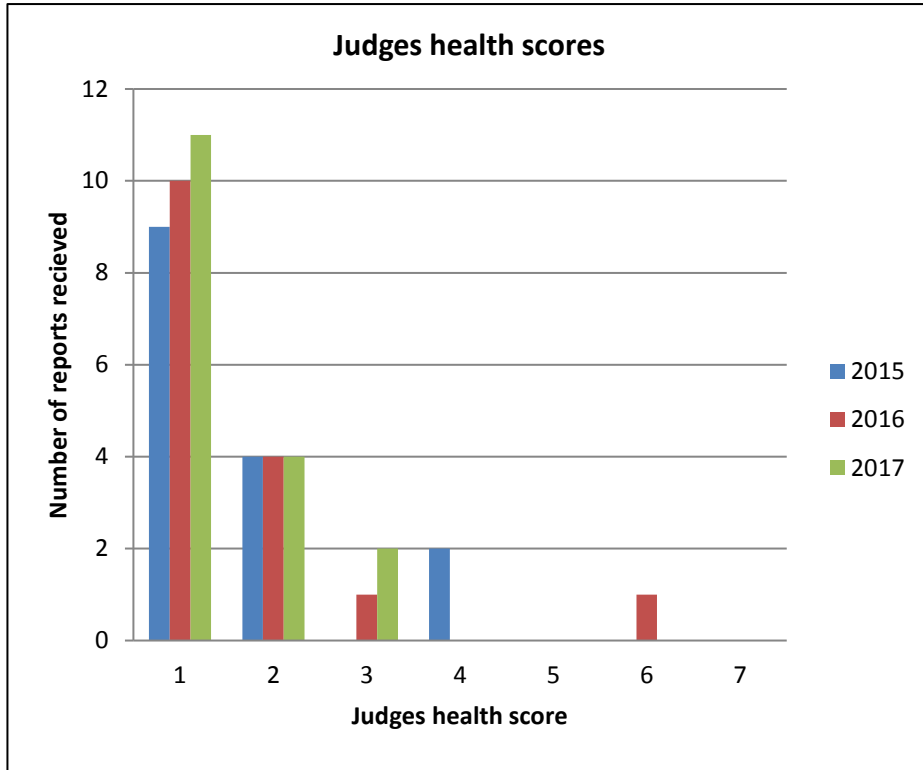

Keeshond - 2017

Breed Watch Points of Concern

Excessively long coat

Information/Commentary

Total Dogs shown in 2016
 Total Dogs shown in 2017
 Judges Reports Received
 Average Dogs Shown
 Newly Reported Issues by Judges

Numbers

670
 610
 17
 35.9
 Body weight/condition and Wet eyes