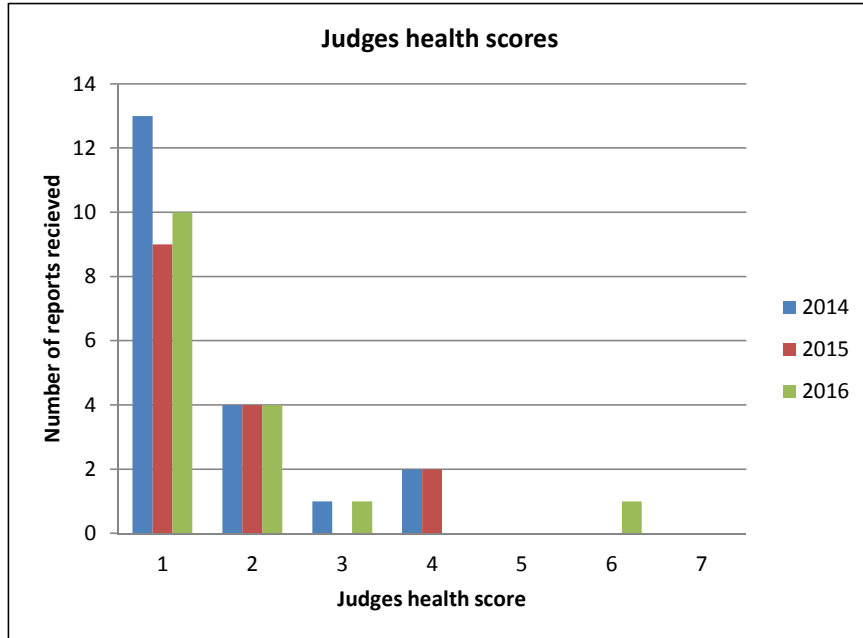

FIT FOR FUNCTION BREED WATCH

Keeshond - 2016

Breed Watch Points of Concern

Excessively long coat

Information/Commentary

Total Dogs shown in 2015
 Total Dogs shown in 2016
 Judges Reports Received
 Average Dogs Shown
 Newly Reported Issues by Judges

Numbers

603
 576
 16
 36
 Hocks flexing forwards
 Unsound front and rear movement
 Overweight and significantly overweight