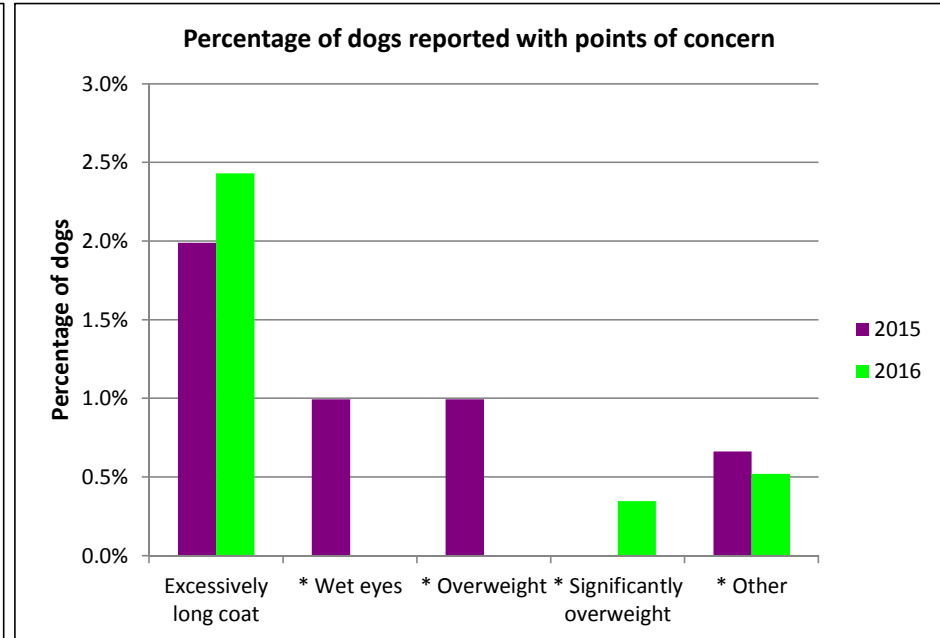

FIT FOR FUNCTION BREED WATCH

Keeshond - 2016

Breed Watch Points of Concern

Excessively long coat

Information/Commentary

Total Dogs shown in 2015
 Total Dogs shown in 2016
 Judges Reports Received
 Average Dogs Shown
 Newly Reported Issues by Judges

Numbers

603
 576
 16
 36
 Hocks flexing forwards
 Unsound front and rear movement
 Overweight and significantly overweight